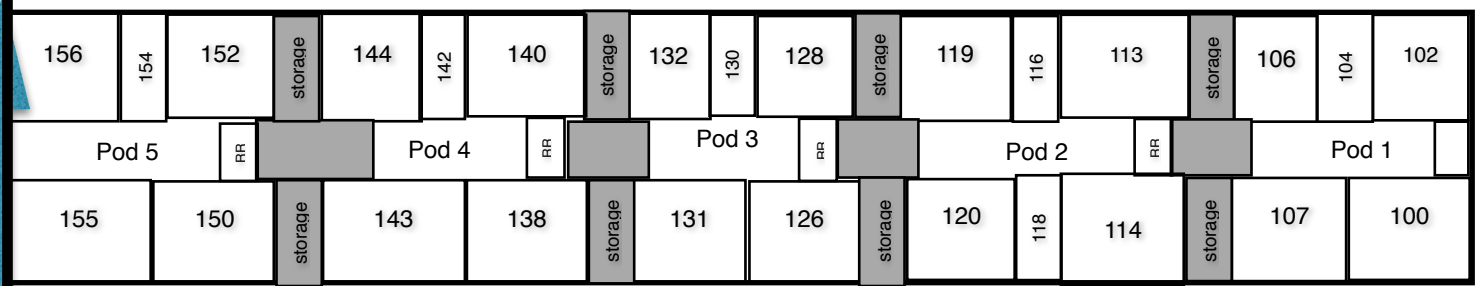

Centennial  
Middle STEM  
Magnet School  
2020-21

Building 5

TRAFFIC PATTERNS

BUS LOOP

Building 3

Building 2

Building 1

Building 4

Drop Off/Pick UP